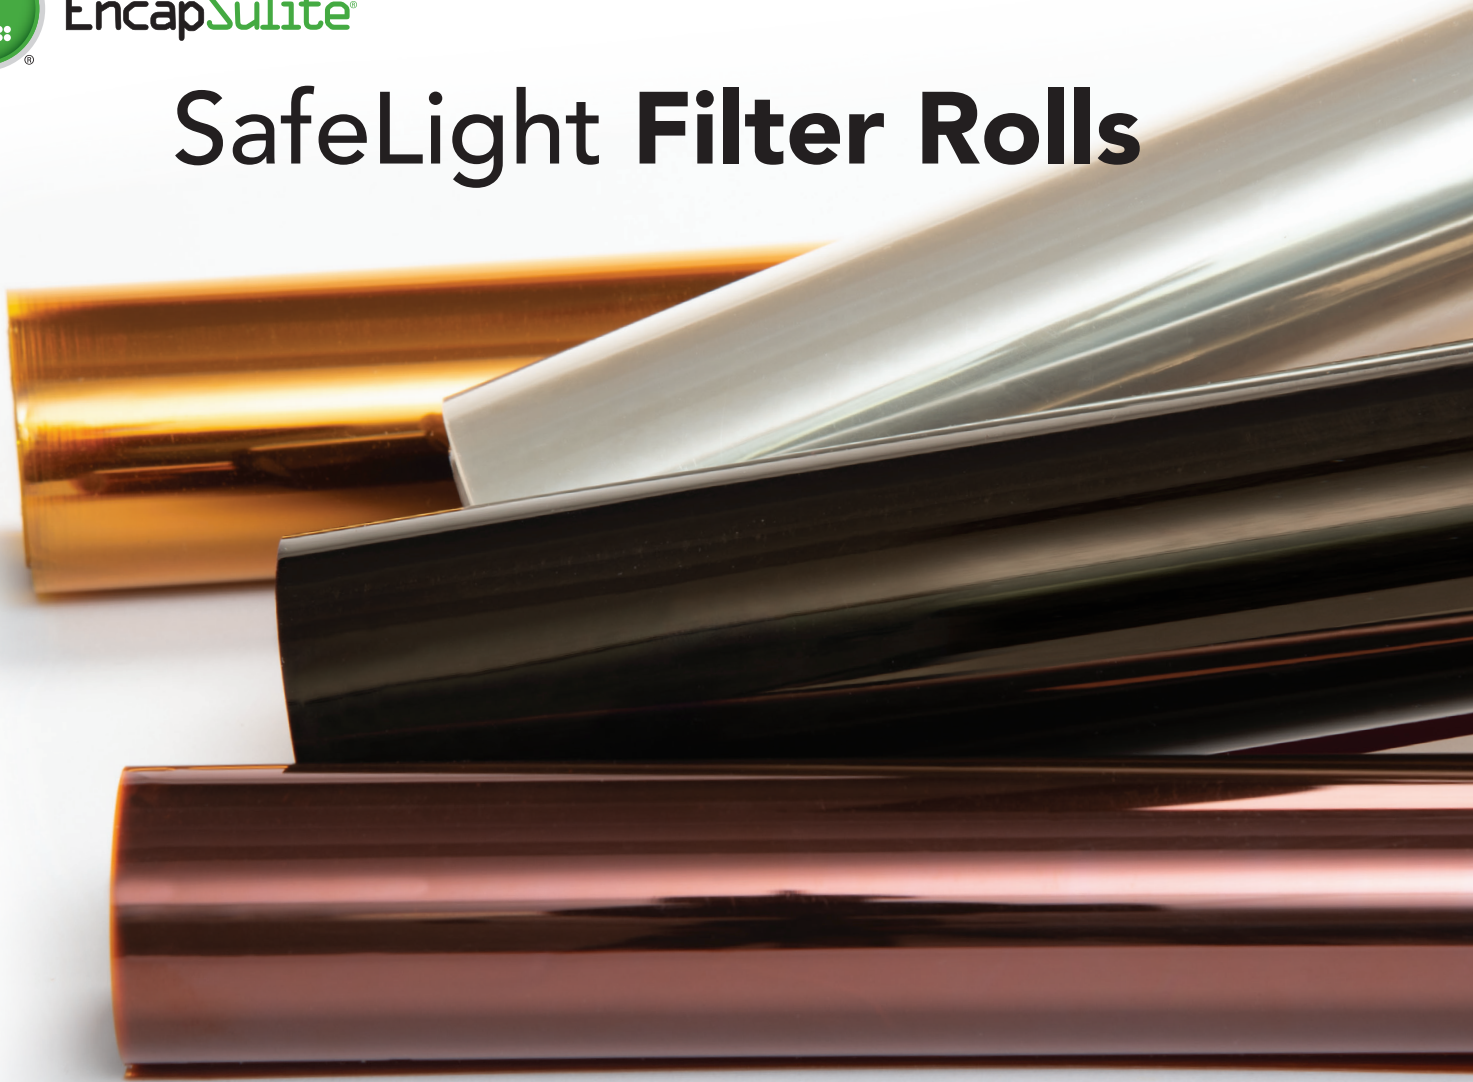

EncapSulite®

SafeLight Filter Rolls

UV blocking polyester filter rolls. Available in 4' x 32' rolls.

ORDERING INFORMATION

EXAMPLE: WFG10

WF	
----	--

1

ORDERING LEGEND

1. FILTER

C20	YG10
G10	R10

SAFELIGHT FILTER	CUT OFF	ORTHOCHROMATIC MATERIALS				CONTACT PROOFING	IR
		Lith Films	High Speed Films	Darkroom Contact	Blue Sensitive		
Ortho Red (R10)	610	•	•	•			
Yellow Gold (YG10)	500				•		
Yellow (G10)	475					•	
UV Daylight White (C20)	400				•		